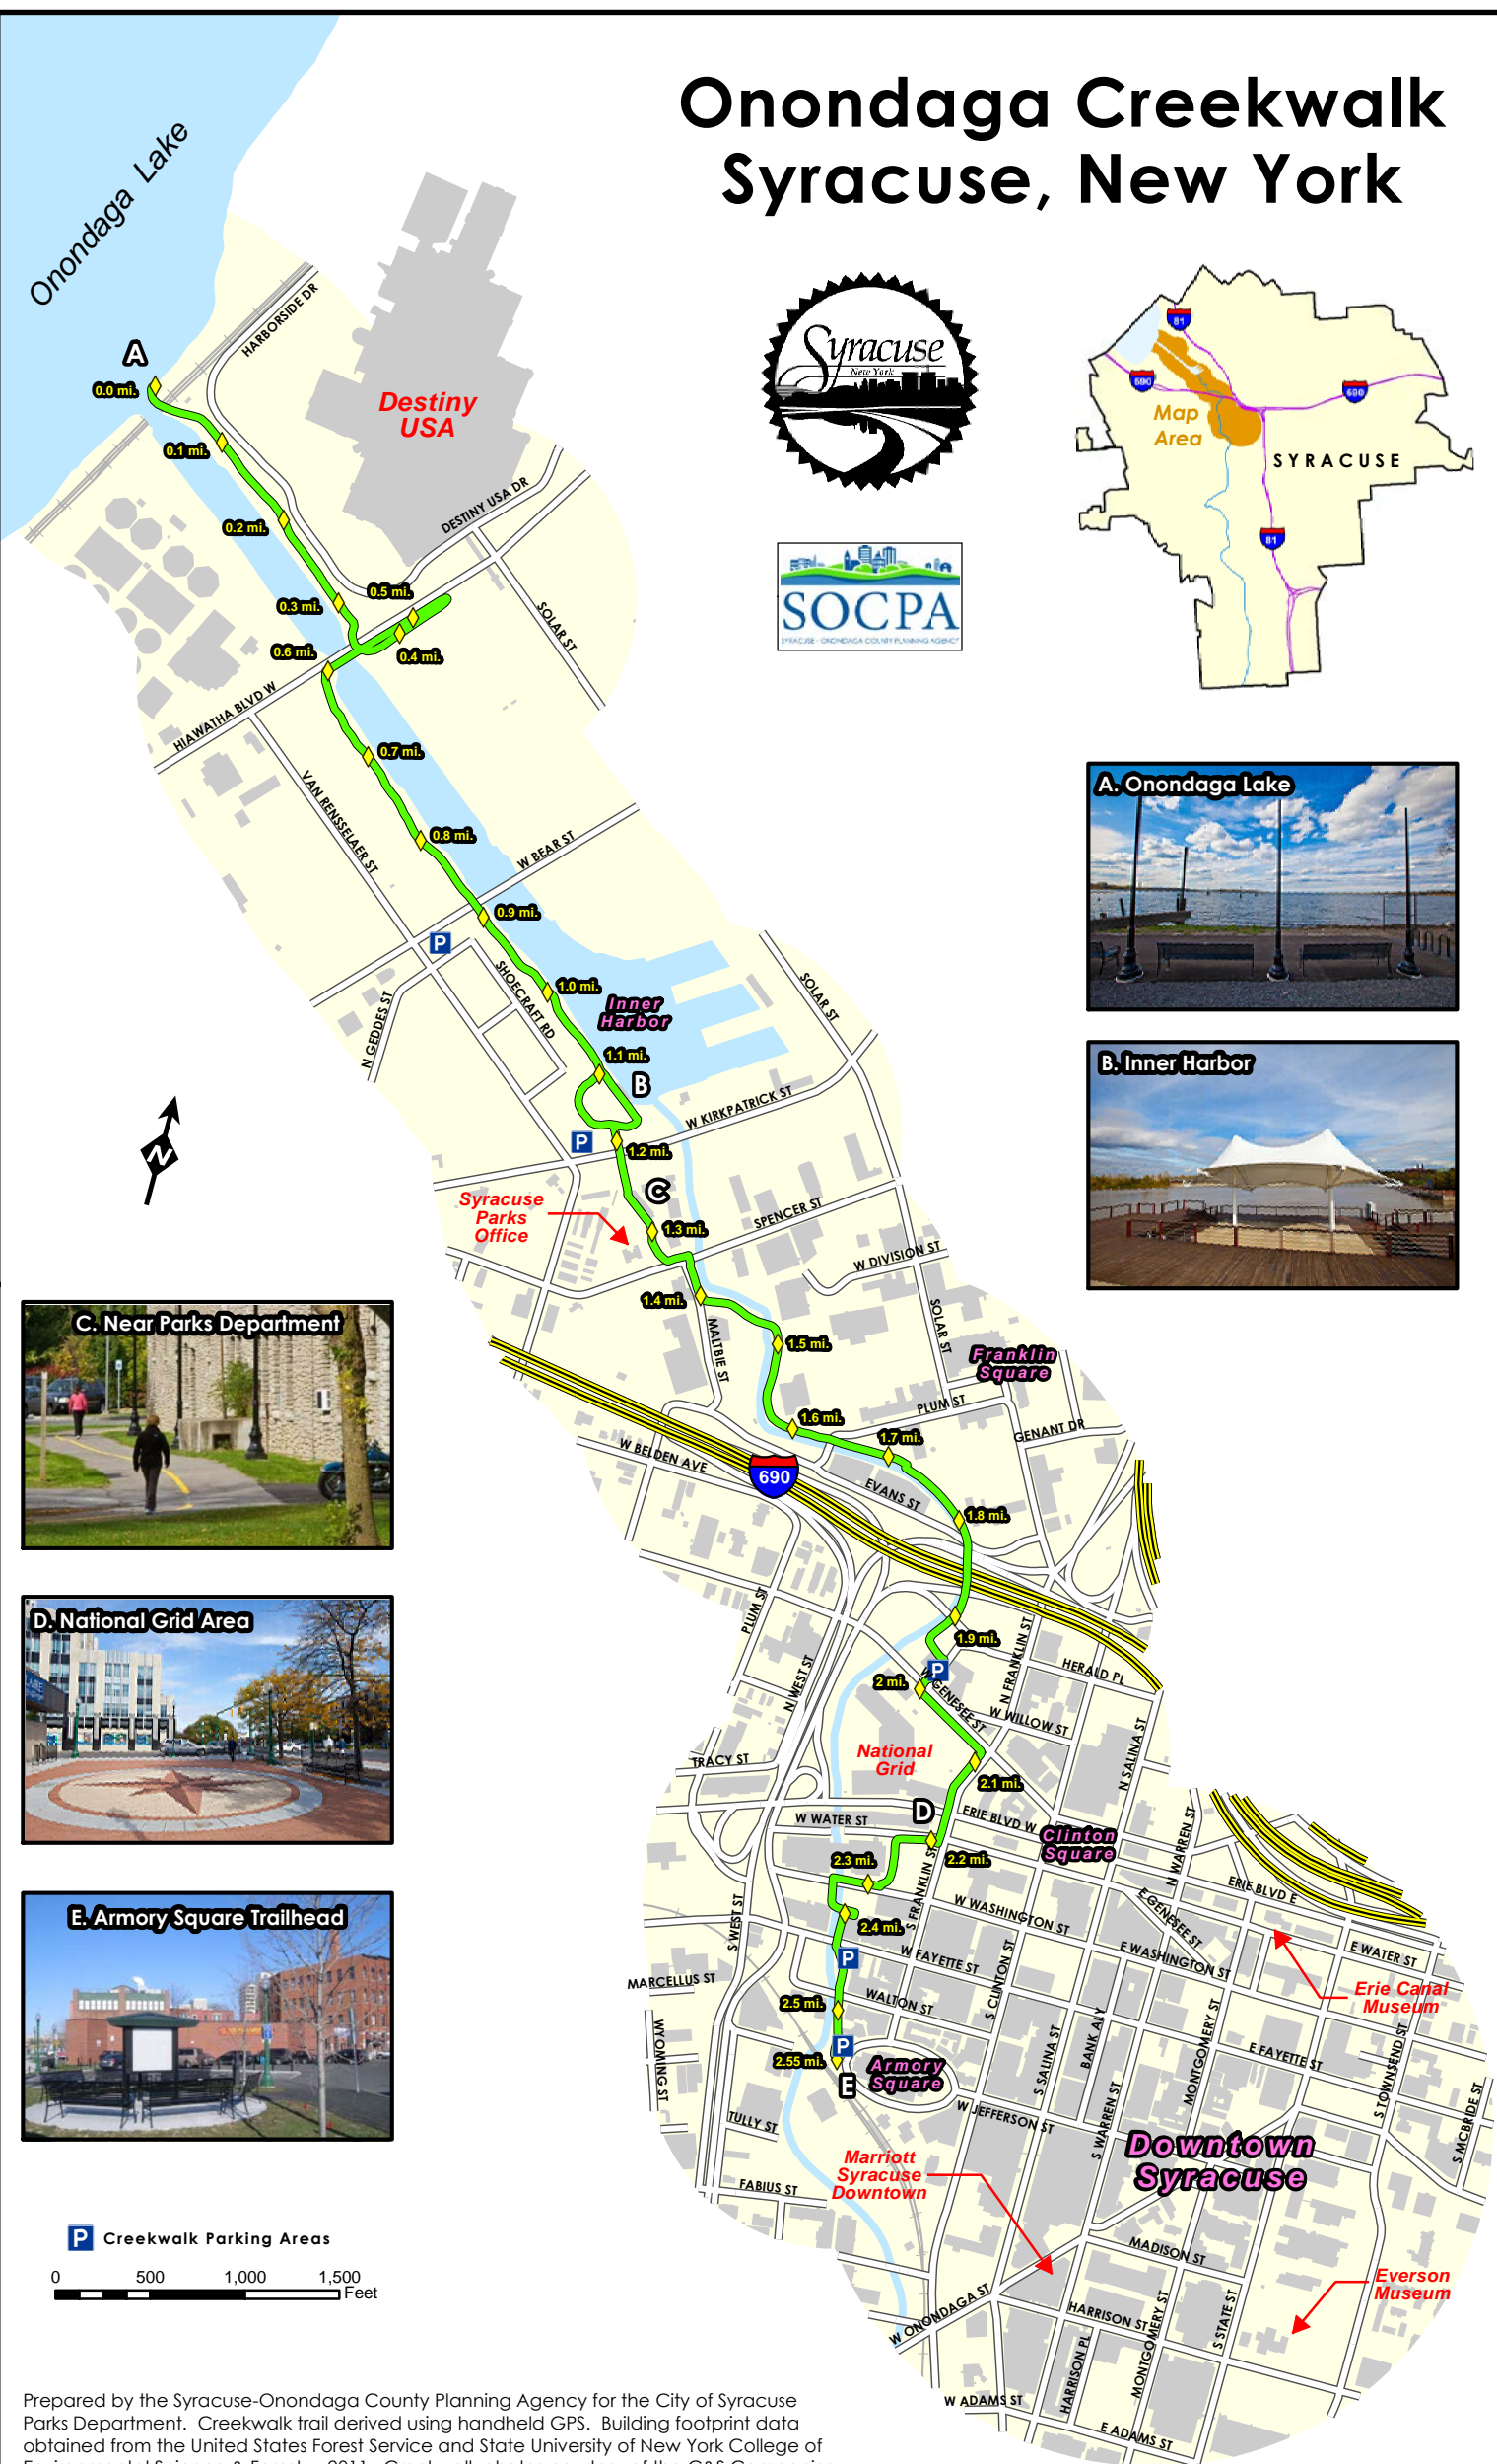

Onondaga Creekwalk Syracuse, New York

P Creekwalk Parking Areas

Prepared by the Syracuse-Onondaga County Planning Agency for the City of Syracuse Parks Department. Creekwalk trail derived using handheld GPS. Building footprint data obtained from the United States Forest Service and State University of New York College of Environmental Science & Forestry, 2011. Creekwalk photos courtesy of the C&S Companies and the Onondaga County Department of 911. For additional information about the Creekwalk, go to: <http://www.syracuse.ny.us/Creekwalk.aspx>